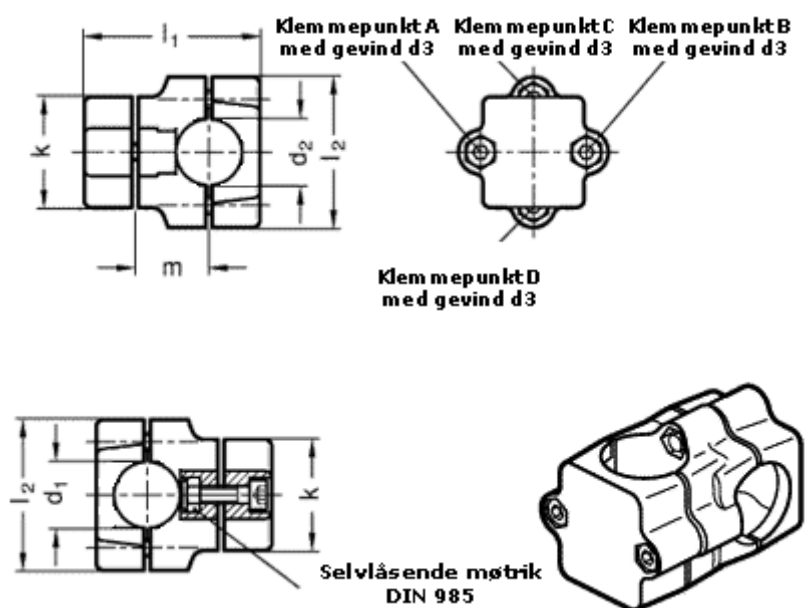

Article number: 20134B45B45762SW  
Description: E+G Two-way Connector  
GN134-B45-B45-76-2-SW

## Measures

Adjustable clamp lever = GN 911-M10-55 have to be ordred separately

d1	= 45
d2	= 45
d3	= M10
k	= 76
l1	= 125.0
l2	= 98
m	= 55.0